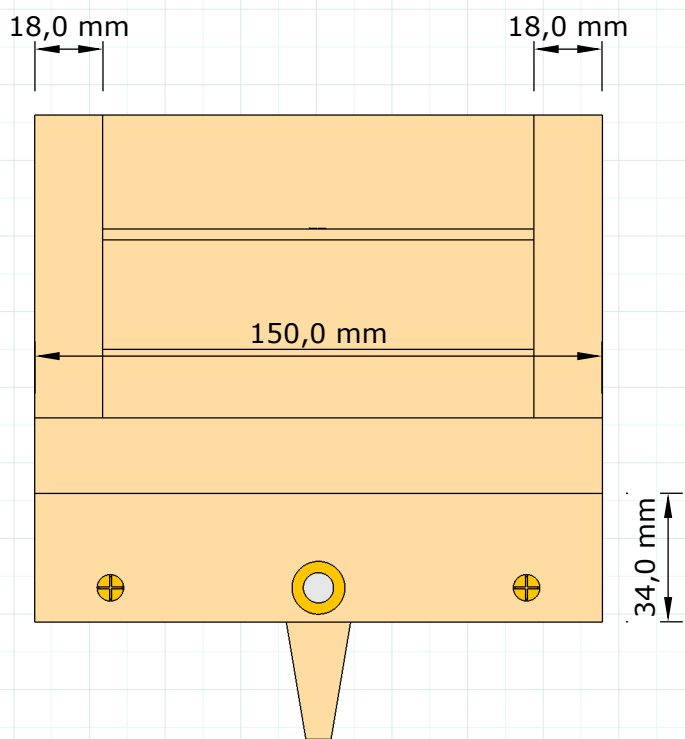

# Fence

Name	Length	Width	Quantity	Material
33	80 mm	20 mm	1	18mm Plywood
34	150 mm	134 mm	1	9mm Plywood
35	150 mm	35 mm	1	18mm Plywood
36	150 mm	34 mm	1	9mm Plywood
37	815 mm	80 mm	2	18mm Plywood
38	114 mm	29 mm	2	9mm Plywood
40	815 mm	114 mm	1	18mm Plywood