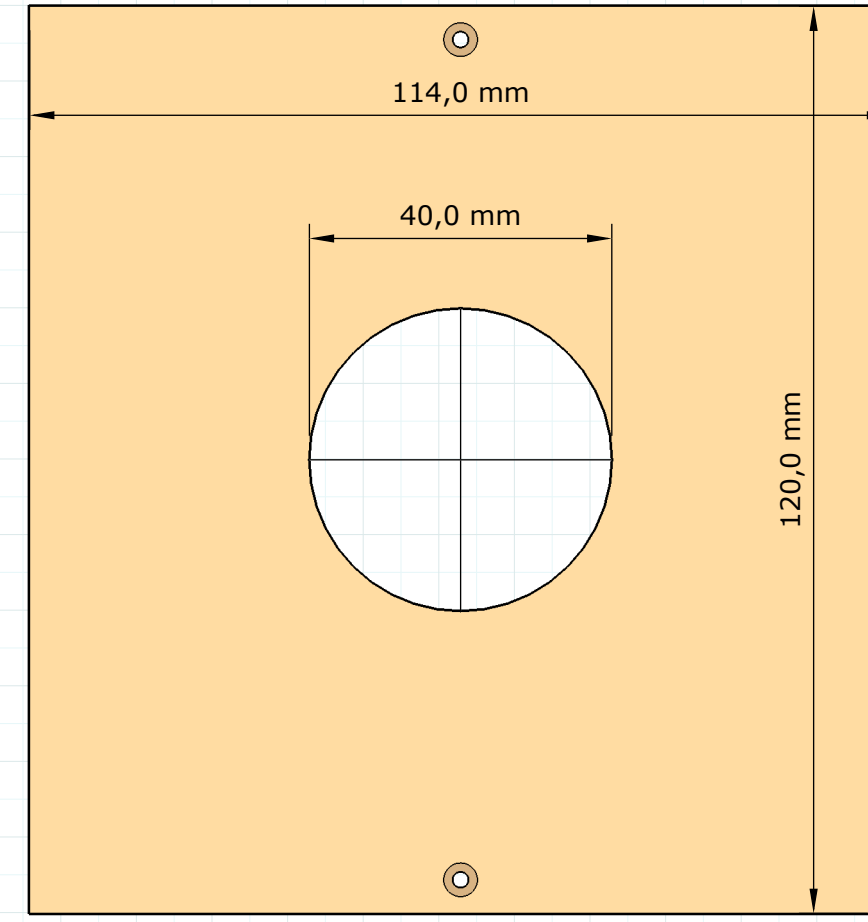

Printable Template1