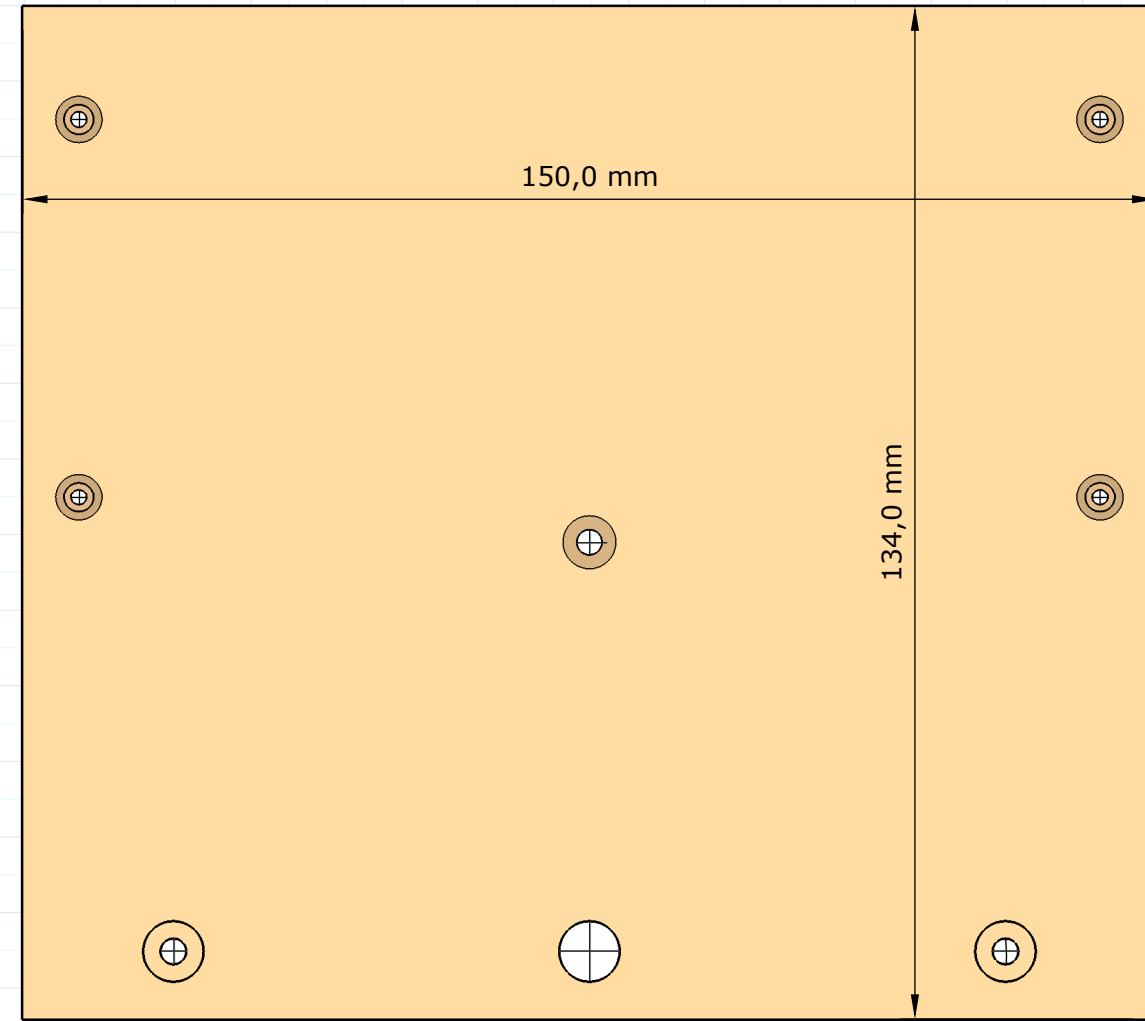

Printable Template1