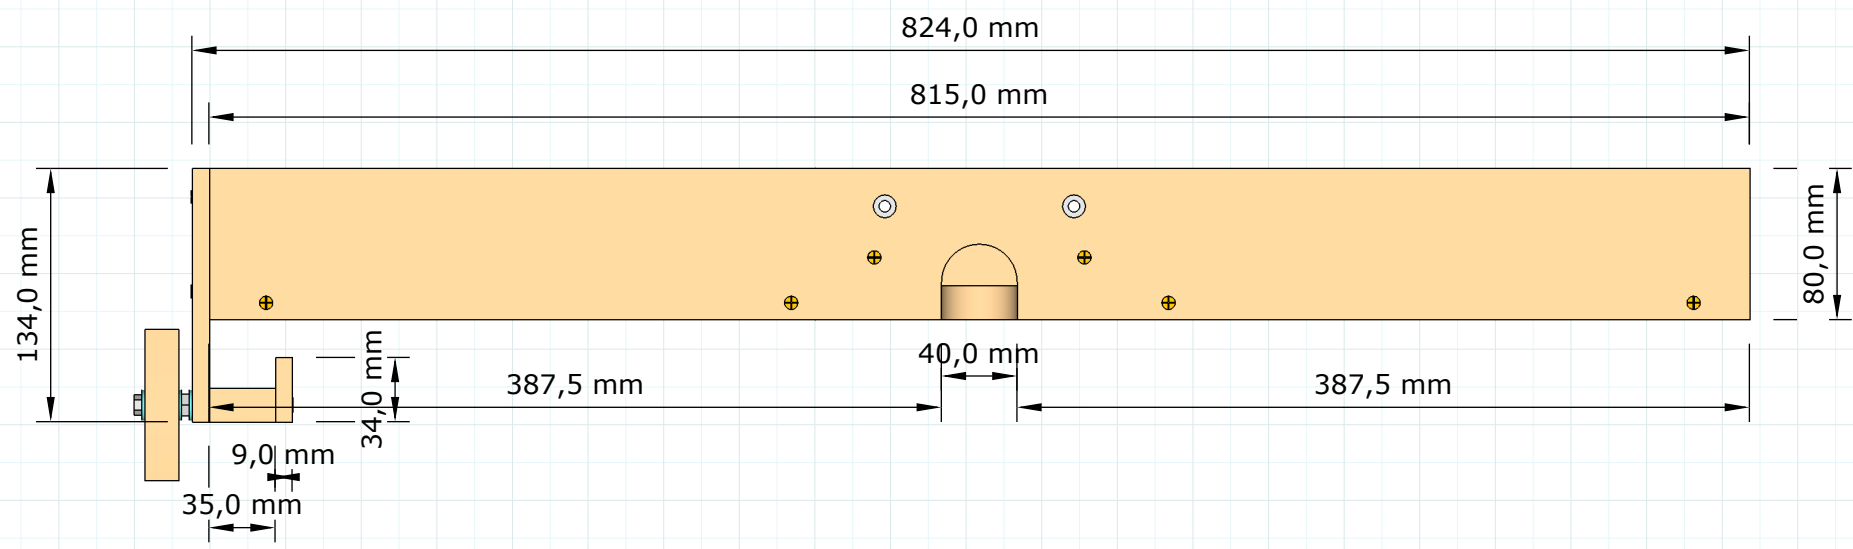

# Fence

Name	Length	Width	Quantity	Material
33	80 mm	20 mm	1	18mm Plywood
34	150 mm	134 mm	1	9mm Plywood
35	150 mm	35 mm	1	18mm Plywood
36	150 mm	34 mm	1	9mm Plywood
37	815 mm	80 mm	2	18mm Plywood
38	114 mm	29 mm	2	9mm Plywood
40	815 mm	114 mm	1	18mm Plywood